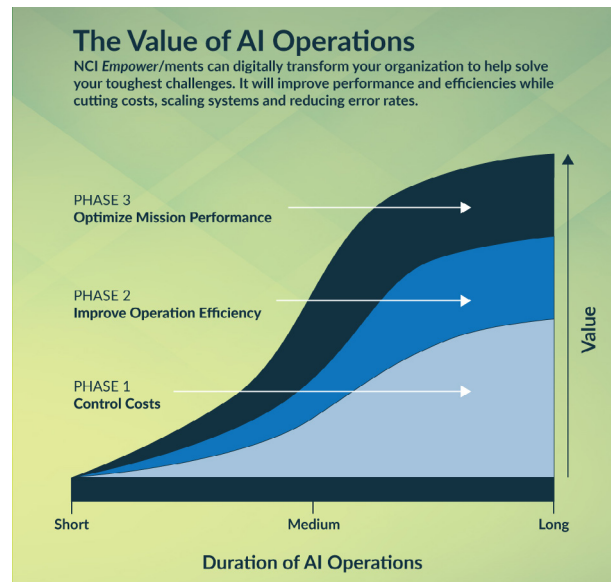

NCI Empower AI Platform™

The Empower AI platform™ provides never-before-seen efficiencies, dependability, accuracy and cost savings to organizations. Our combination of expert engineering, technologies, and AI solutions allows for rapid execution and decision-making.

The NCI Empower platform's 24/7 portal allows your organization to watch performance of your systems as Machine Learning and intelligent automation make them more efficient, so both the human and technology get better over time.